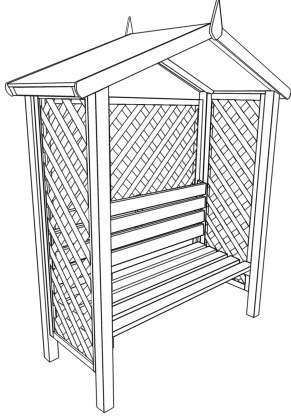

# BRAUNSTON ARBOUR - Assembly Instructions

**Required Tools:**

Tape Measure

Screwdriver

Drill

**Parts:**

**E (x2)**

**A (x2)**

**D (x1)**

**B (x1)**

**C (x1)**

**F (x2)**

**Step 1.** ➔

70mm Screws (x4)

**Step 2.** ⬅

70mm Screws (x2)